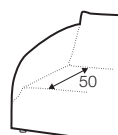

STD standard

COVERS

LC loose

Not available for UK market.

armchair

footstool 108x65

2 seater

3 seater

4 seater (divided)

extra dimensions

depth of seat

depth of seat
armchair

cushion
45x45

cushion
50x30

additional outdoor
cover for all elements
example 4 seater cover

legs