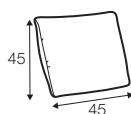

4 seater (divided)

extra dimensions

depth of seat

depth of seat
armchair

cushion
45x45

cushion
50x30

additional outdoor
cover for all elements
example 4 seater cover

legs