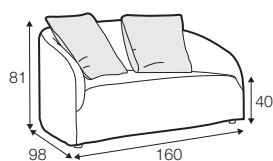

STD standard

COVERS

LC loose

Not available for UK market.

armchair

footstool 108x65

2 seater

3 seater

4 seater (divided)

extra dimensions

depth of seat

depth of seat
armchair

cushion
45x45

cushion
50x30

additional outdoor
cover for all elements
example 4 seater cover

legs