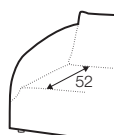

STD standard

COVERS

LC loose

Not available for UK market.

armchair

footstool 108x65

2 seater

3 seater

4 seater (divided)

extra dimensions

depth of seat

depth of seat
armchair

cushion
45x45

cushion
50x30

additional outdoor
cover for all elements
example 4 seater cover

legs