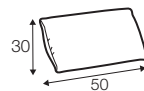

4 seater (divided)

extra dimensions

depth of seat

depth of seat
armchair

cushion
45x45

cushion
50x30

additional outdoor
cover for all elements
example 4 seater cover

legs

no. 122A
plastic

Sits reserves the right to change construction of products and components used due to improving durability of product and customer satisfaction without any further notice. Explicit ± 2 cm tolerance of all elements sizes.