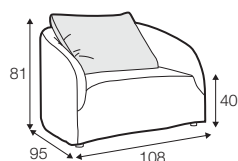

STD standard

COVERS

LC loose

Not available for UK market.

armchair

footstool 108x65

2 seater

3 seater

4 seater (divided)

extra dimensions

depth of seat

depth of seat
armchair

cushion
45x45

cushion
50x30

additional outdoor
cover for all elements
example 4 seater cover

legs