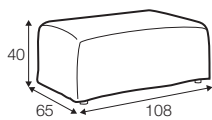

STD standard

COVERS

LC loose

Not available for UK market.

armchair

footstool 108x65

2 seater

3 seater

4 seater (divided)

extra dimensions

depth of seat

depth of seat
armchair

cushion
45x45

cushion
50x30

additional outdoor
cover for all elements
example 4 seater cover

legs