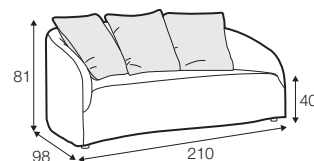

STD standard

COVERS

LC loose

Not available for UK market.

armchair

footstool 108x65

2 seater

3 seater

4 seater (divided)

extra dimensions

depth of seat

depth of seat
armchair

cushion
45x45

cushion
50x30

additional outdoor
cover for all elements
example 4 seater cover

legs