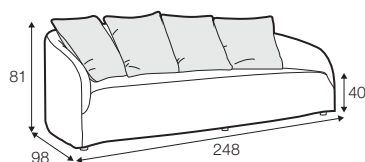

STD standard

COVERS

LC loose

Not available for UK market.

armchair

footstool 108x65

2 seater

3 seater

4 seater (divided)

extra dimensions

depth of seat

depth of seat
armchair

cushion
45x45

cushion
50x30

additional outdoor
cover for all elements
example 4 seater cover

legs