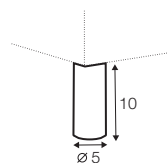

4 seater (divided)

extra dimensions

depth of seat

depth of seat
armchair

cushion
45x45

cushion
50x30

additional outdoor
cover for all elements
example 4 seater cover

legs